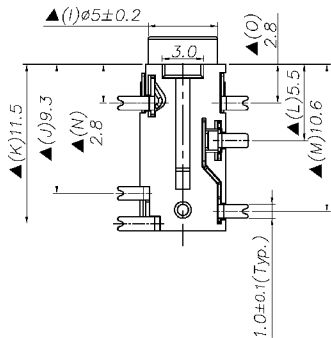

## Matching Plug

Model No. ST-389