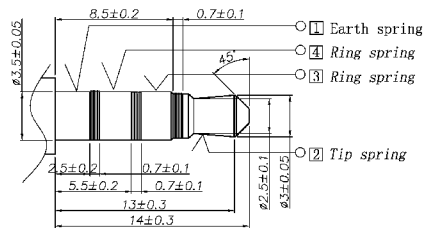

## Matching Plug

Model No. ST-389