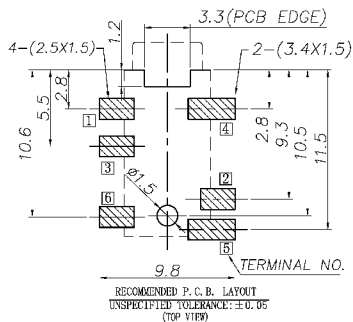

## Matching Plug

Model No. ST-389