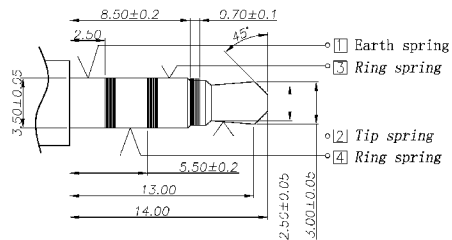

Matching Plug

Model No. ST-371