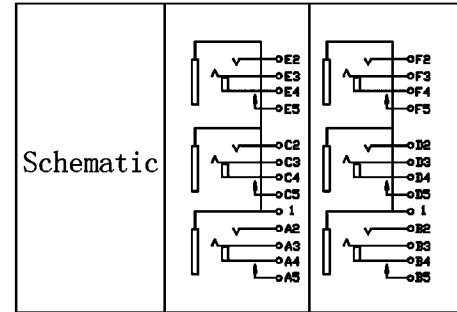

P. C. B Layout  
(Copper-sided view)

Model No. ST-3163-01