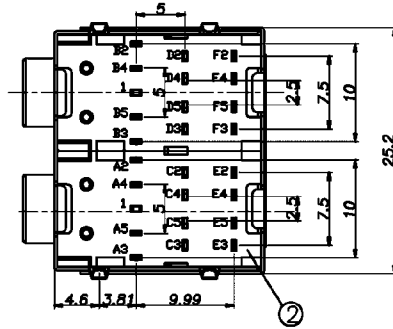

P. C. B Layout  
(Copper-sided view)

Model No. ST-3163-01