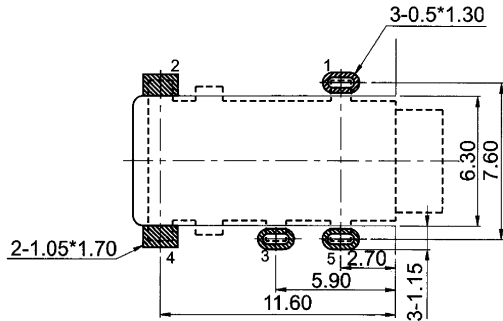

P.C.B Layout(copper-sided view)

Model No. ST-314