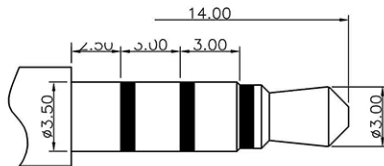

P. C. B LAYOUT  
TOP VIEW

SCHMATIC

ITEM NO.ST-3030

φ3.50mm 4 POLE PLUG