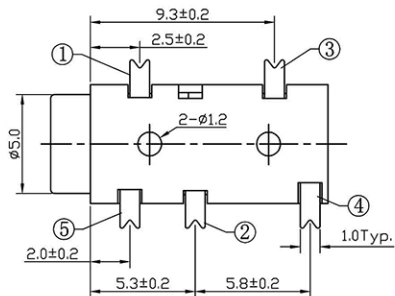

P. C. B LAYOUT  
TOP VIEW

SCHMATIC

ITEM NO.ST-3030

φ3.50mm 4 POLE PLUG