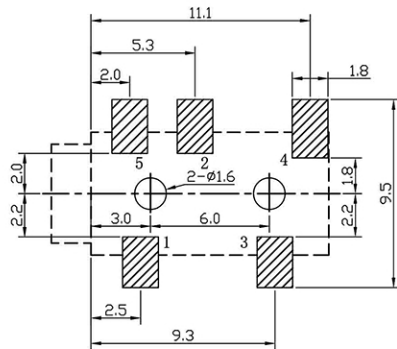

P. C. B LAYOUT  
TOP VIEW

SCHMATIC

ITEM NO.ST-3030

φ3.50mm 4 POLE PLUG