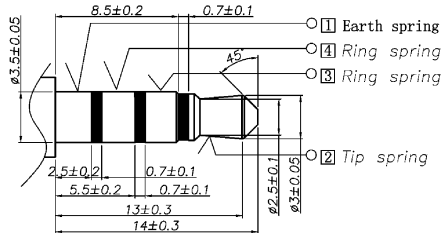

Matching Plug

| Model No. | ST-3022-01 | ST-3022-02 |
|-----------|------------|------------|
| Schematic | | |