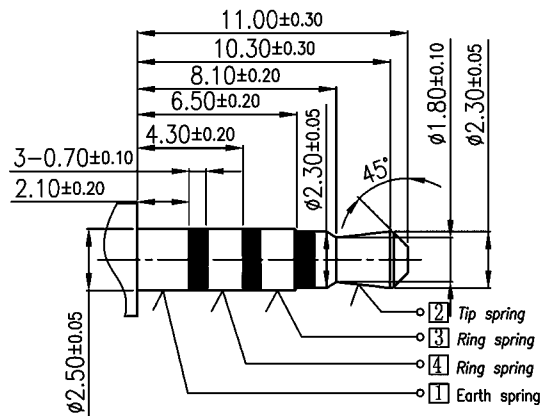

Matching Plug

Model No.	ST-3013H-01	ST-3013H-02
Schematic		