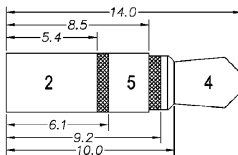

P. C. B LAYOUT TOP VIEW

Model No. ST-3008H-01